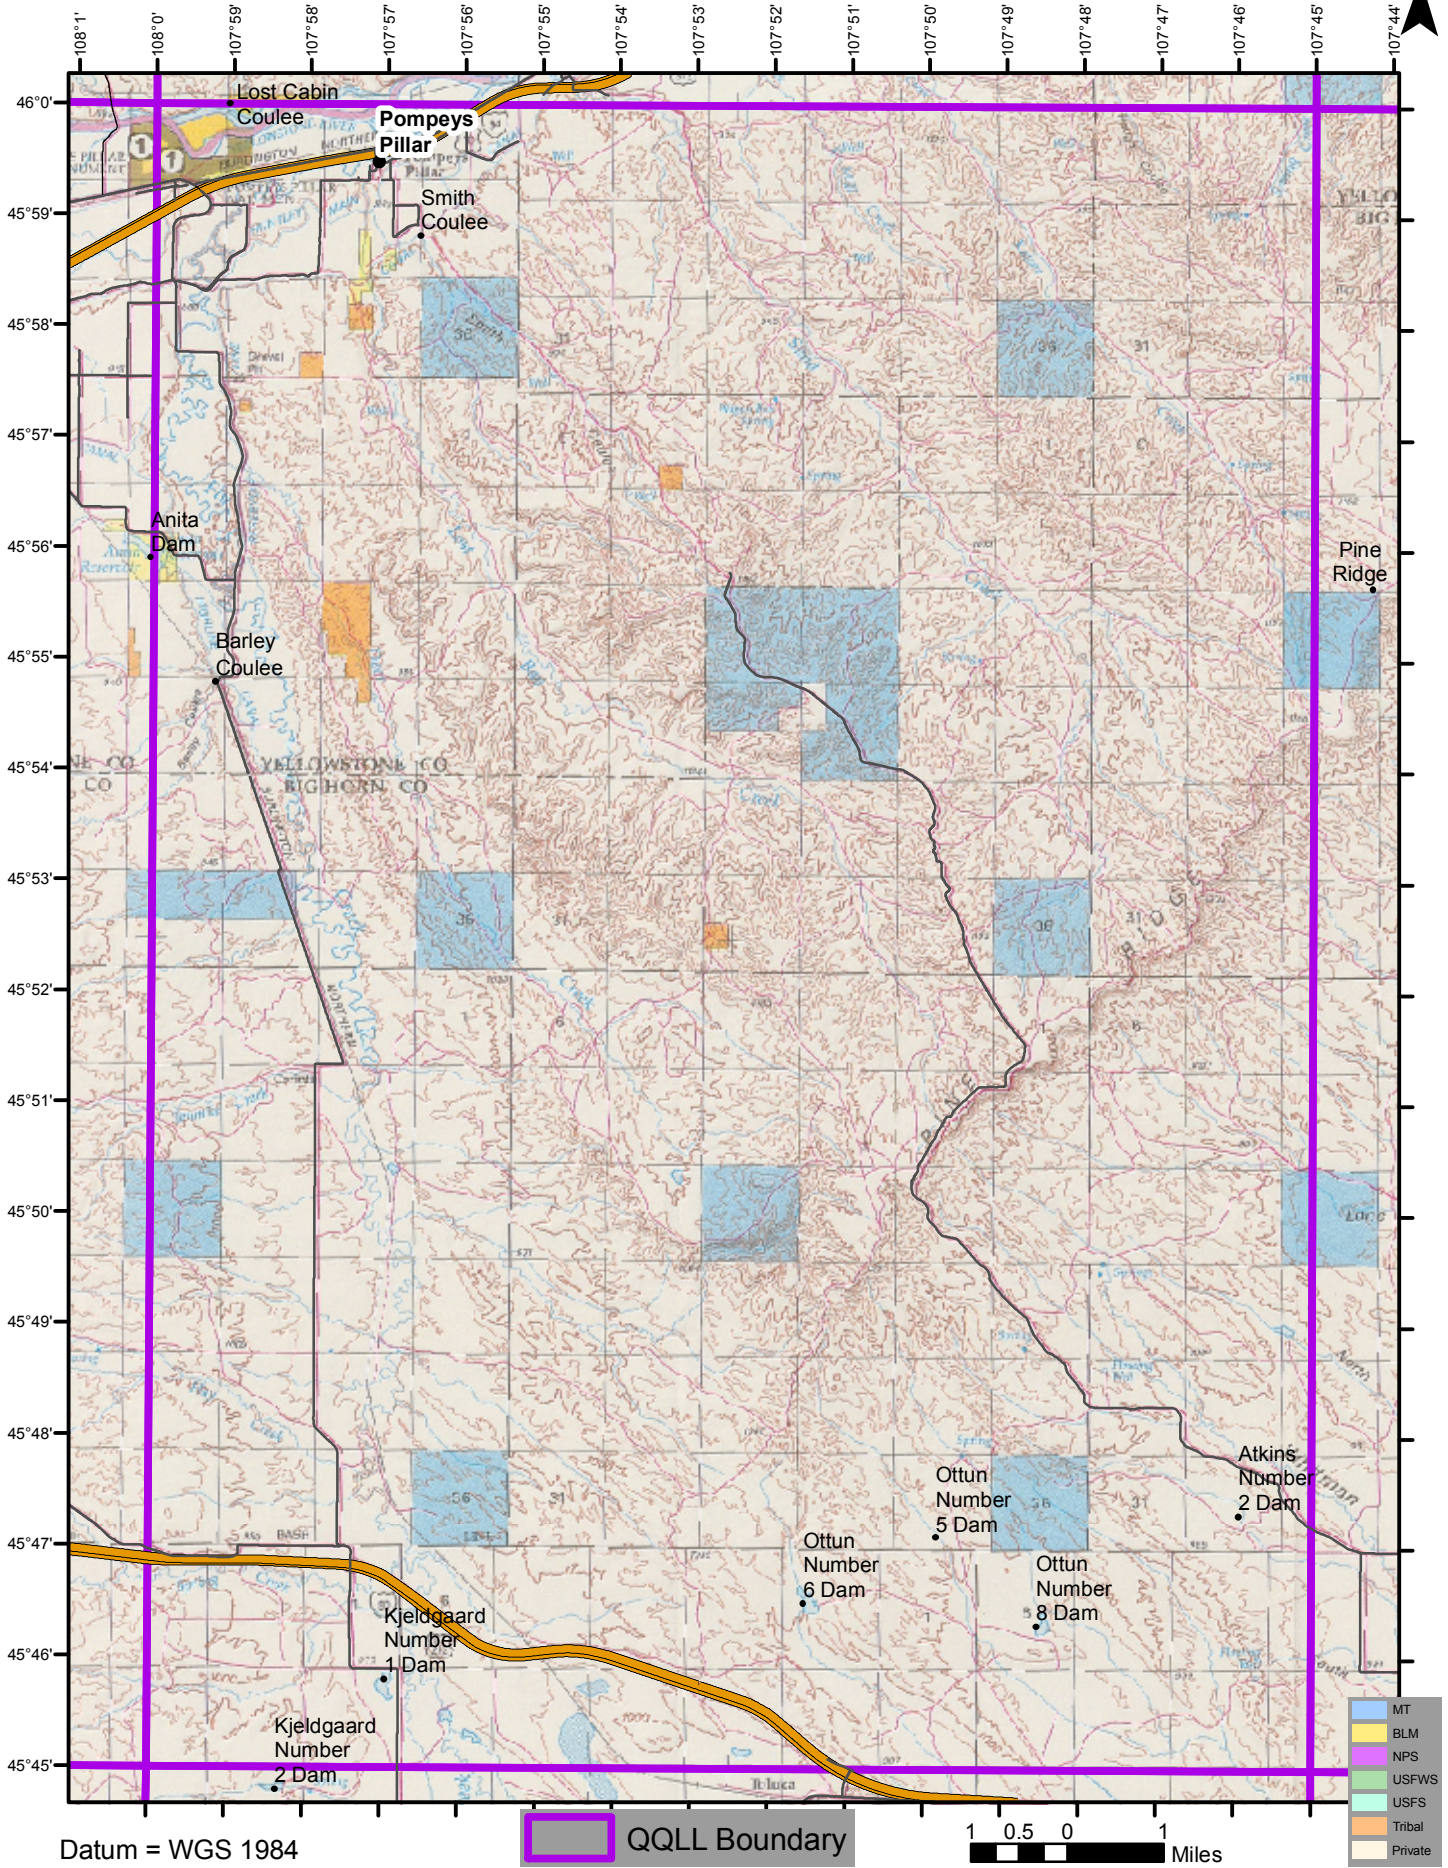

# QQLL - 42A1

Datum = WGS 1984

 QQLL Boundary

1 0.5 0 1 Miles

- MT
- BLM
- NPS
- USFWS
- USFS
- Tribal
- Private