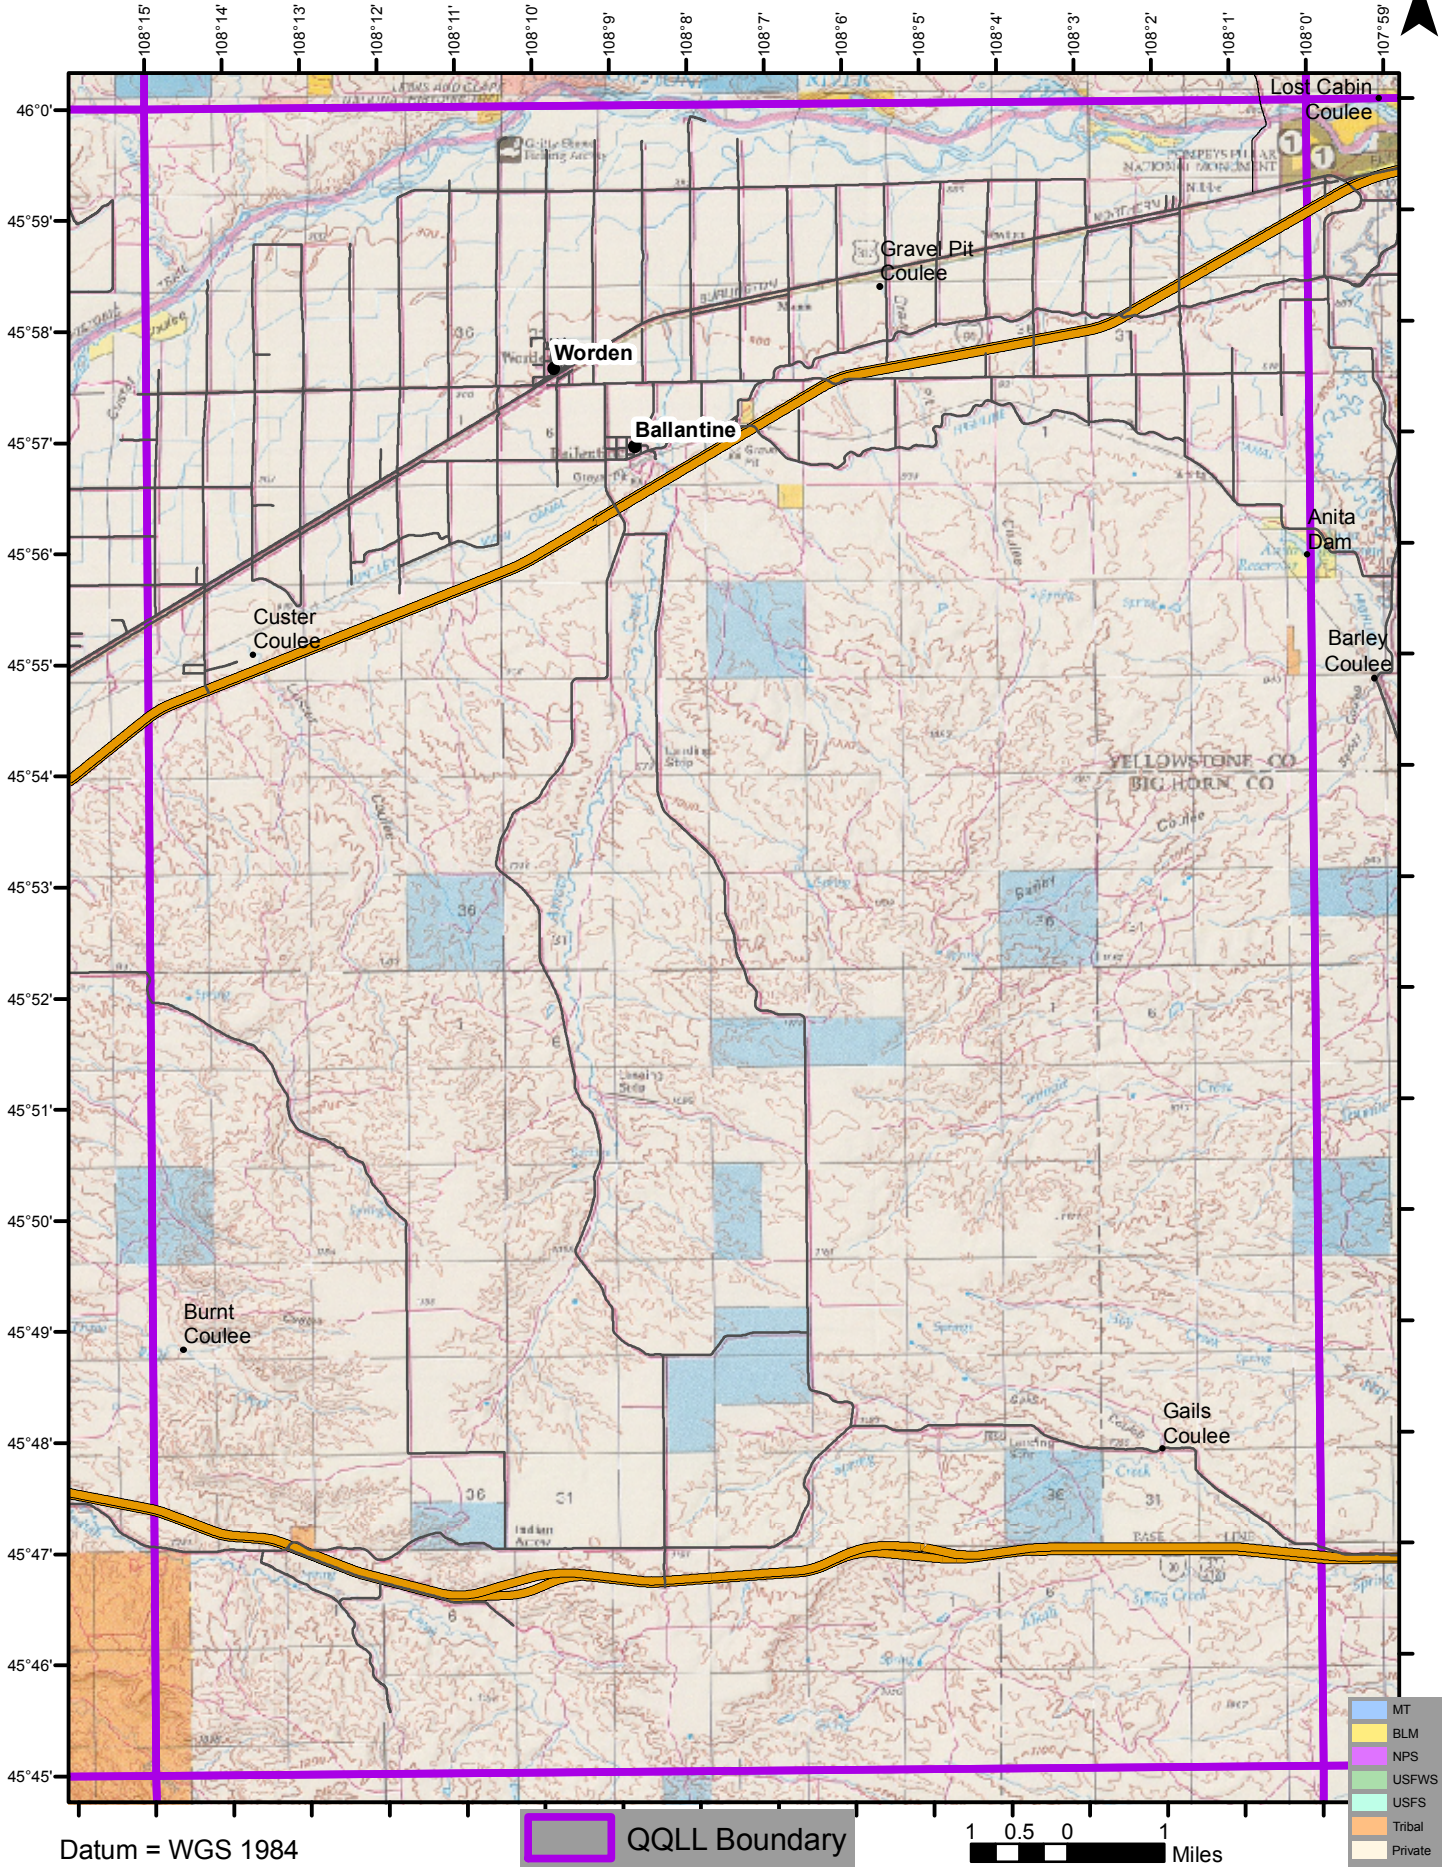

# QQLL - 41B2

Datum = WGS 1984

QQLL Boundary

1 0.5 0 1 Miles

- MT
- BLM
- NPS
- USFWS
- USFS
- Tribal
- Private