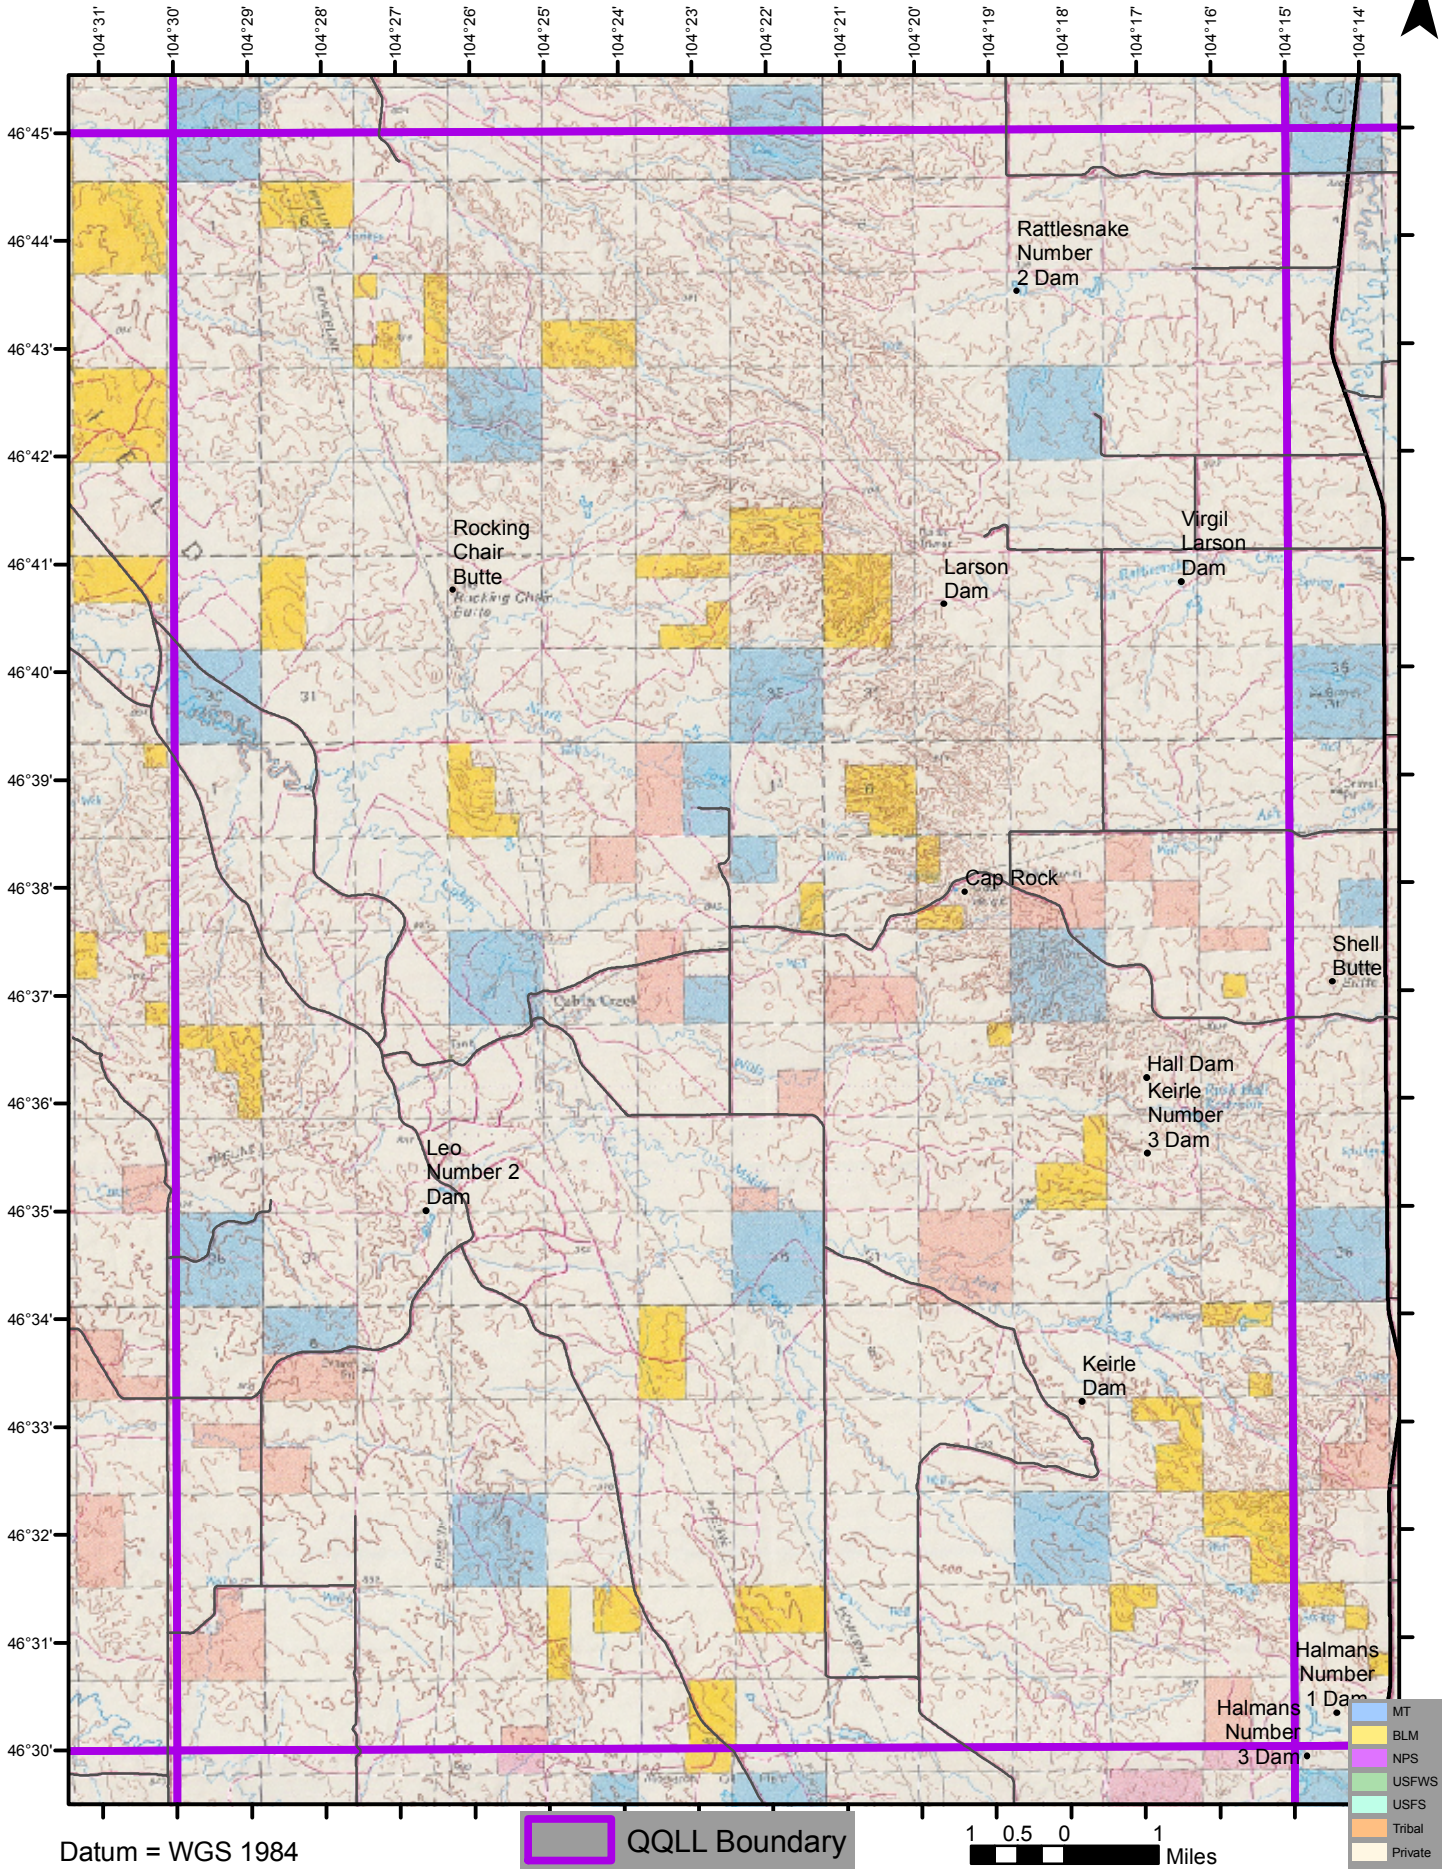

# QQLL - 35B3

Datum = WGS 1984

 QQLL Boundary

1 0.5 0 1 Miles

- MT
- BLM
- NPS
- USFWS
- USFS
- Tribal
- Private