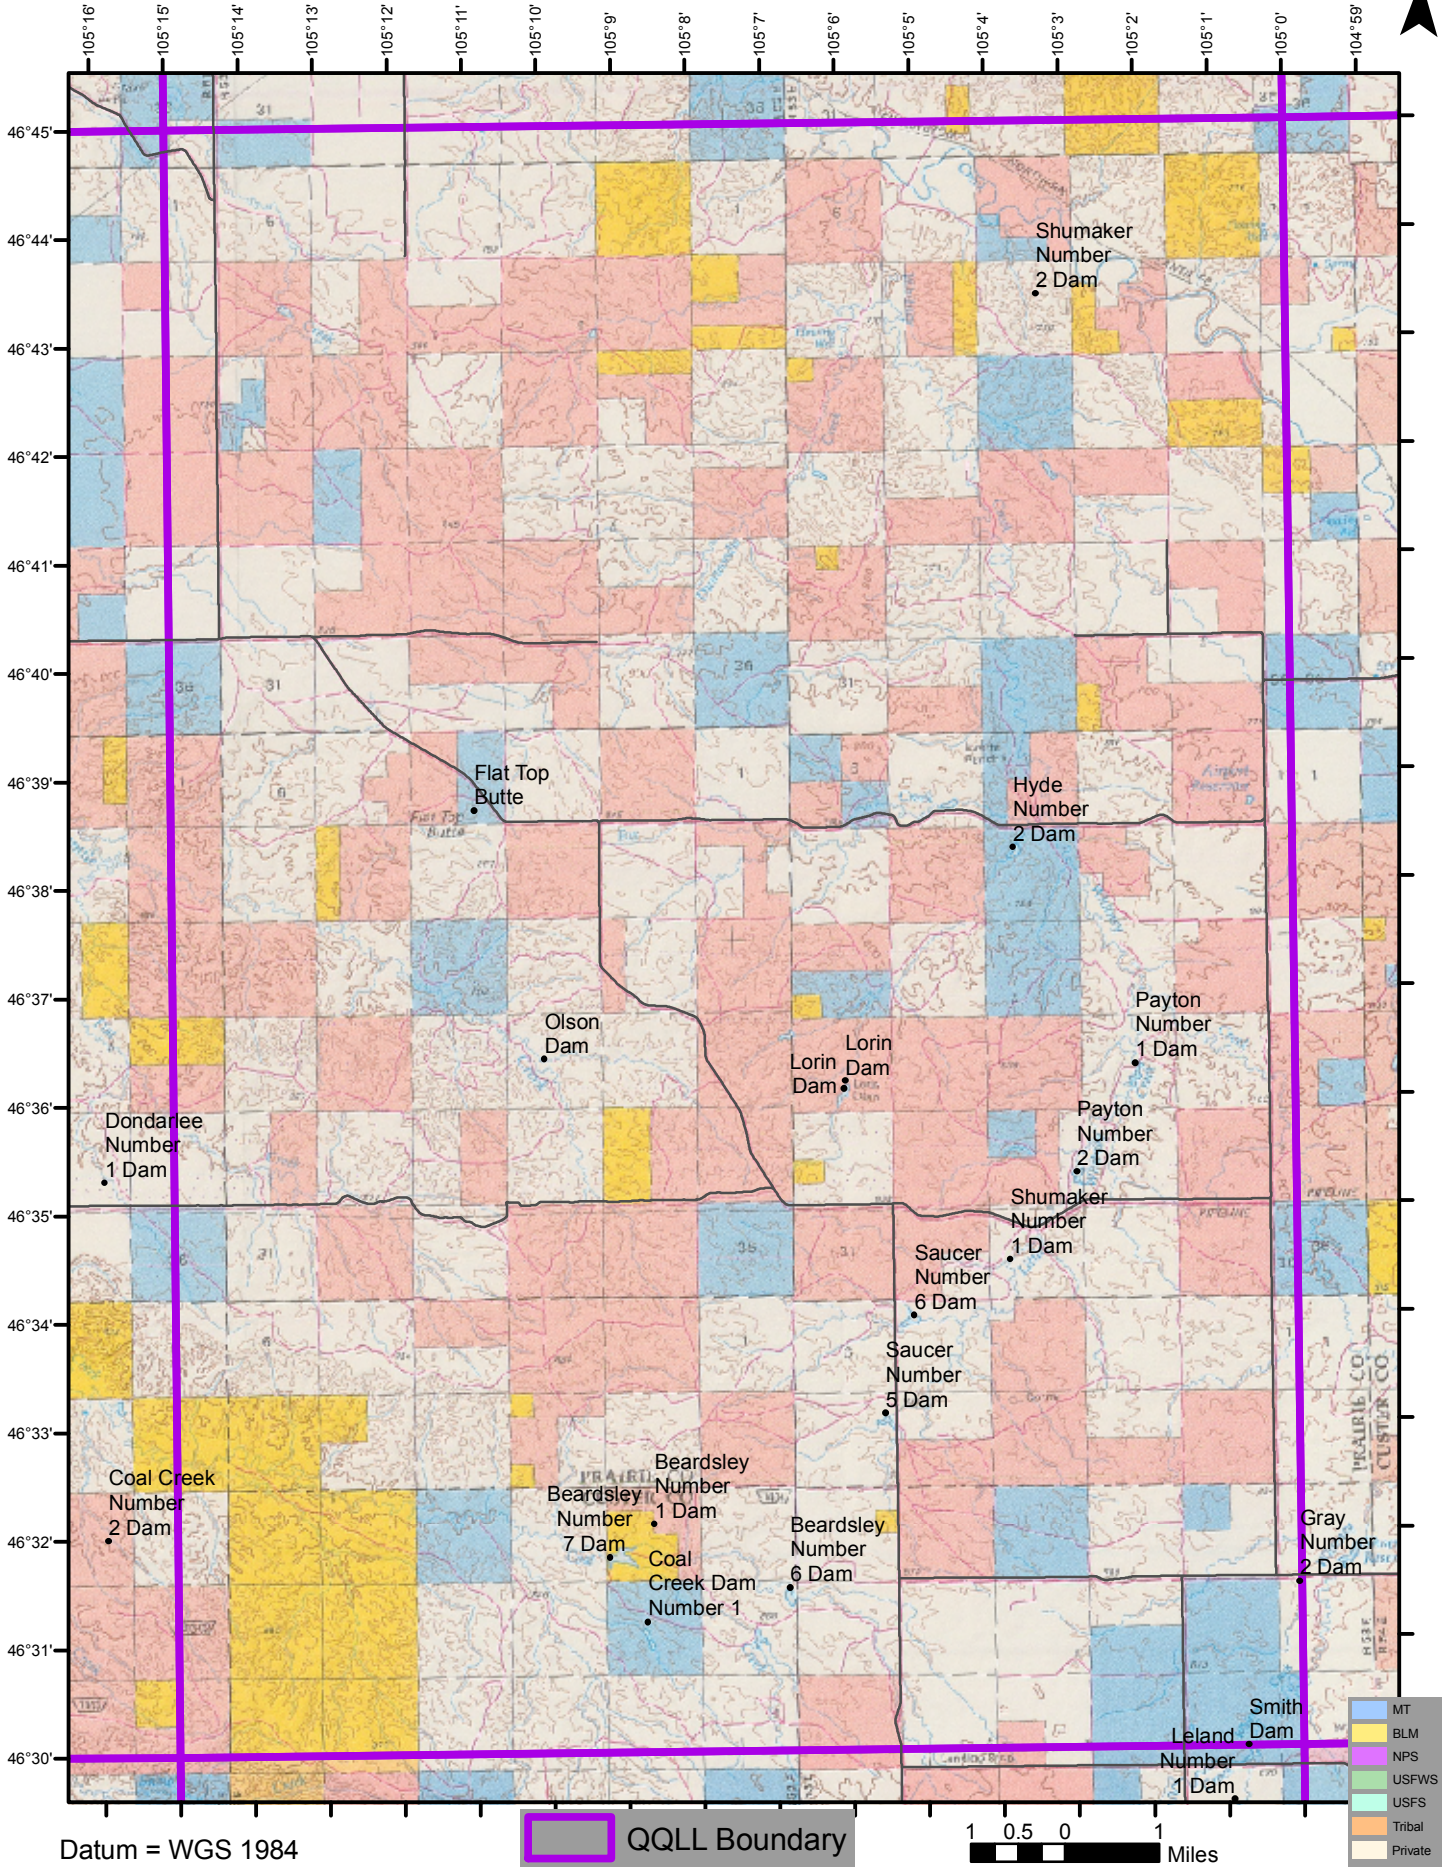

# QQLL - 34B4

Datum = WGS 1984

 QQLL Boundary

1 0.5 0 1 Miles

- MT
- BLM
- NPS
- USFWS
- USFS
- Tribal
- Private