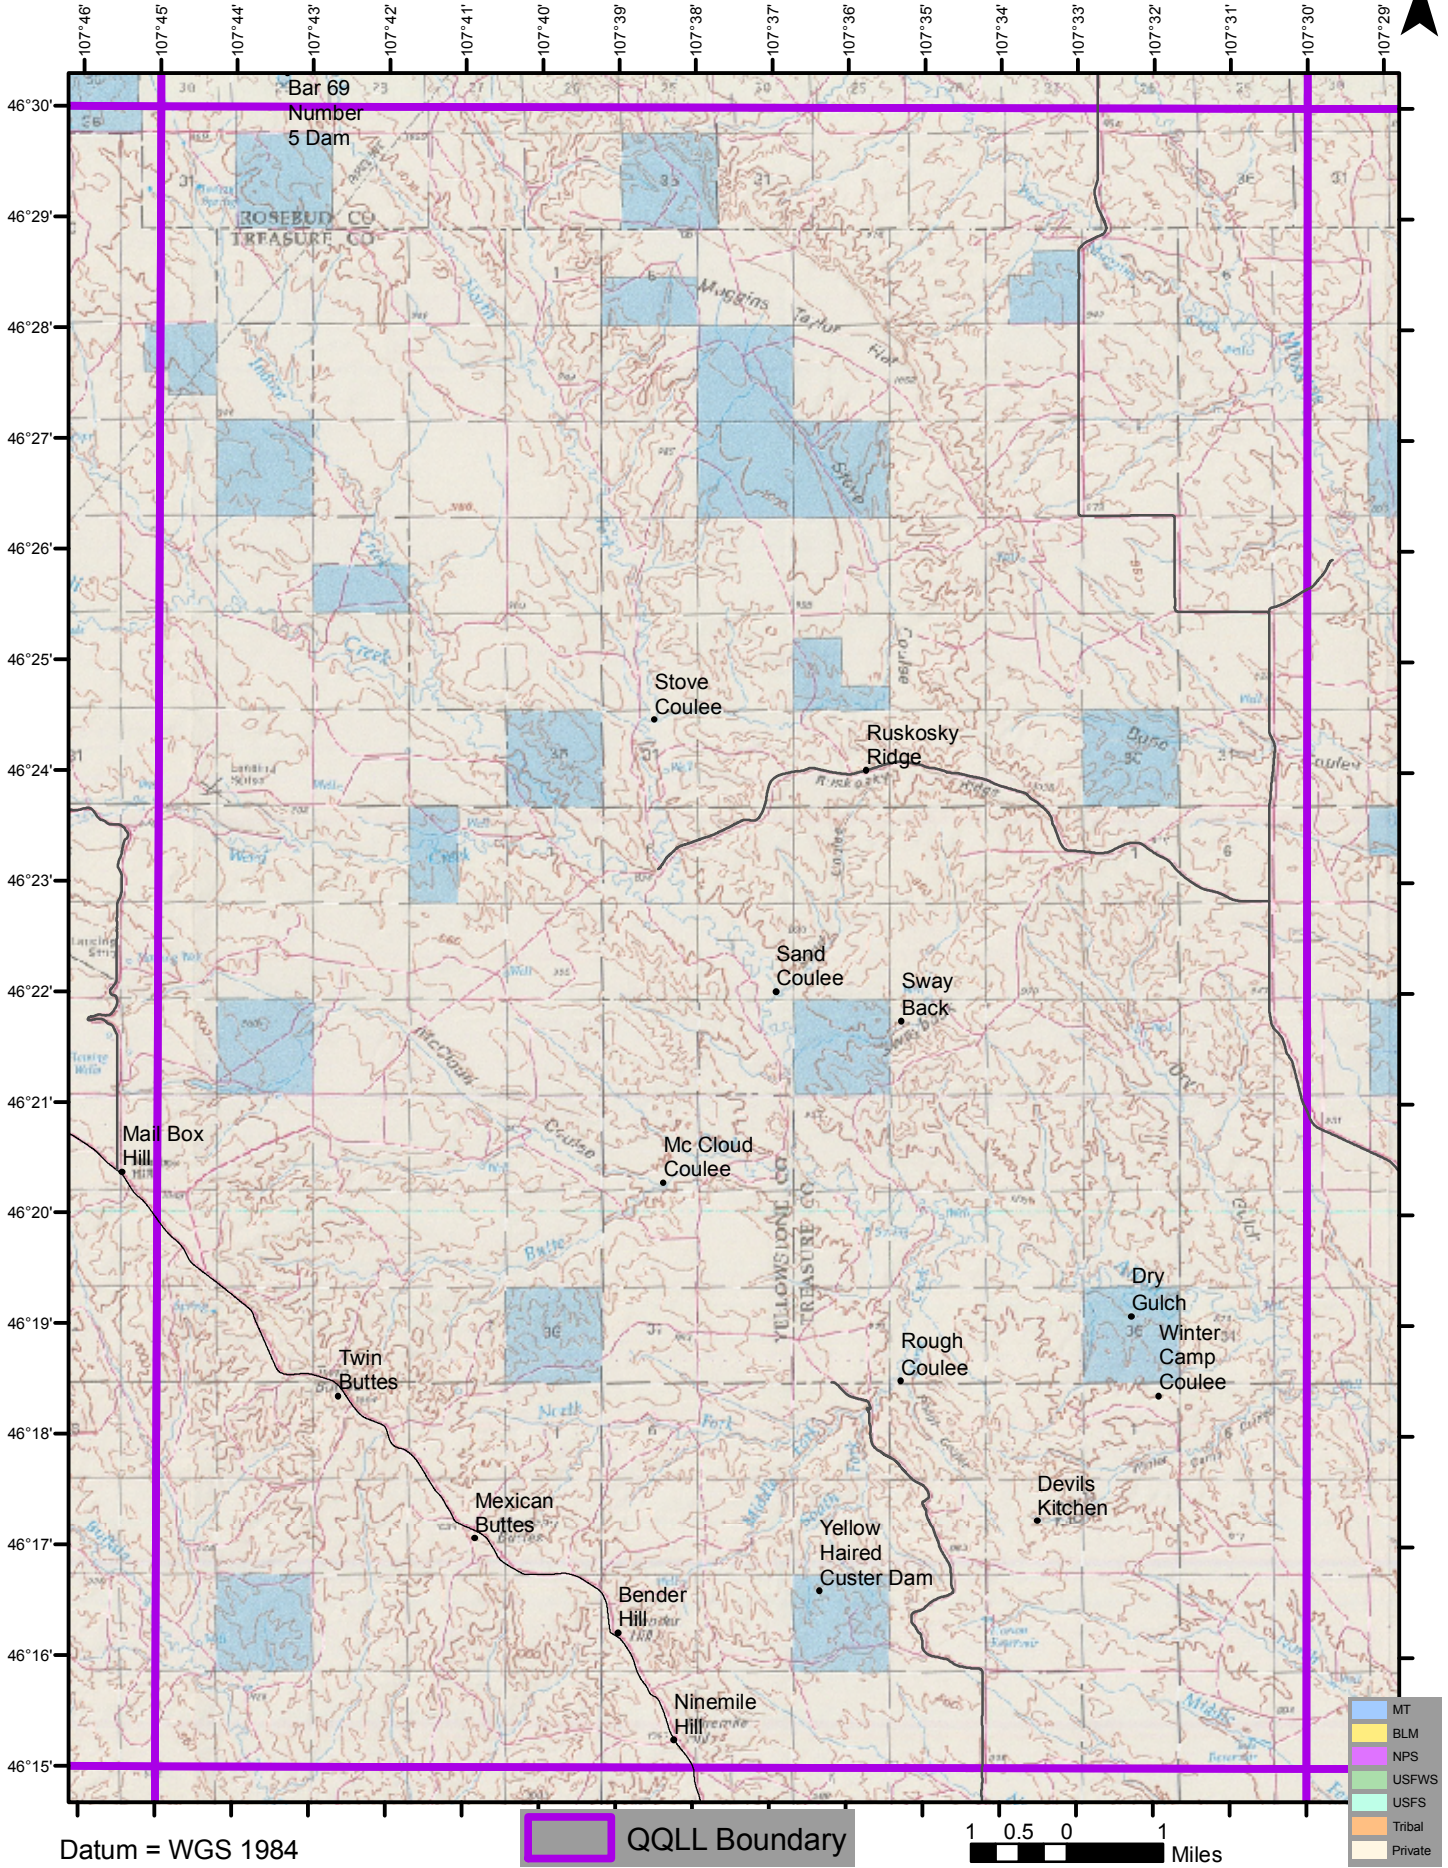

# QQLL - 32C2

Datum = WGS 1984

 QQLL Boundary

1 0.5 0 1 Miles

- MT
- BLM
- NPS
- USFWS
- USFS
- Tribal
- Private